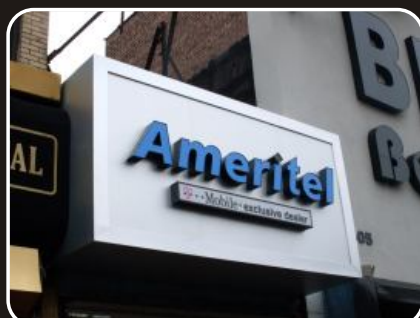

# Sign Photos

LED Illuminated Channel Letters Flush Mounted To Custom Sign Facade

LED Illuminated Channel Letters, Mounted To A Raceway.

Left: LED Illuminated Channel Letters Mounted To A Raceway.  
Right: LED Illuminated Sign Cabinet with Push Through Letters.

POP Kiosk With Dimensional Sign Letters, Logos, LCD Monitors & Slim Panel Advertising Frames.

Illuminated Gas Station Post Sign With LED Price Changer.

Non Illuminated Metal Post & Panel Directional Sign With Dimensional Logo.

Back-Lit Illuminated Cloud Sign Cabinet With Digital Print Graphics.

LED Illuminated Channel Letters Flush Mounted To Custom Sign Facade

Plastic Dimensional Logo & Letters

Interactive Kiosk Display With Dimensional Sign Letters & Logos. LCD Display Monitors.