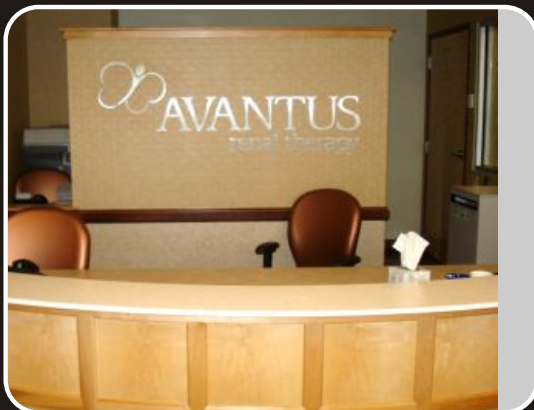

# Sign Photos

LED Illuminated Channel Letters Flush Mounted To Custom Sign Facade

LED Illuminated Channel Letters, Mounted To A Raceway.

Left: LED Illuminated Channel Letters Mounted To A Raceway.  
Right: LED Illuminated Sign Cabinet with Push Through Letters.

Illuminated Canvas Awning.

Left: Illuminated Monument Sign With Clock.  
Right: LED Illuminated Channel Letters Flush Mounted To Building.

Wood Carved Post & Panel Sign With Gold Leaf.

Wall Mounted Dimensional Sign With Gold & Platinum Leaf.

Wall Mounted Carved Dimensional Sign.

Wood Carved Post & Panel Sign With Gold Leaf.

Wall Mounted Interior Dimensional Logo & Letters.

LED Illuminated Halo Letters Flush Mounted To Building.

Illuminated Sign Cabinet With Push Trough Letters.